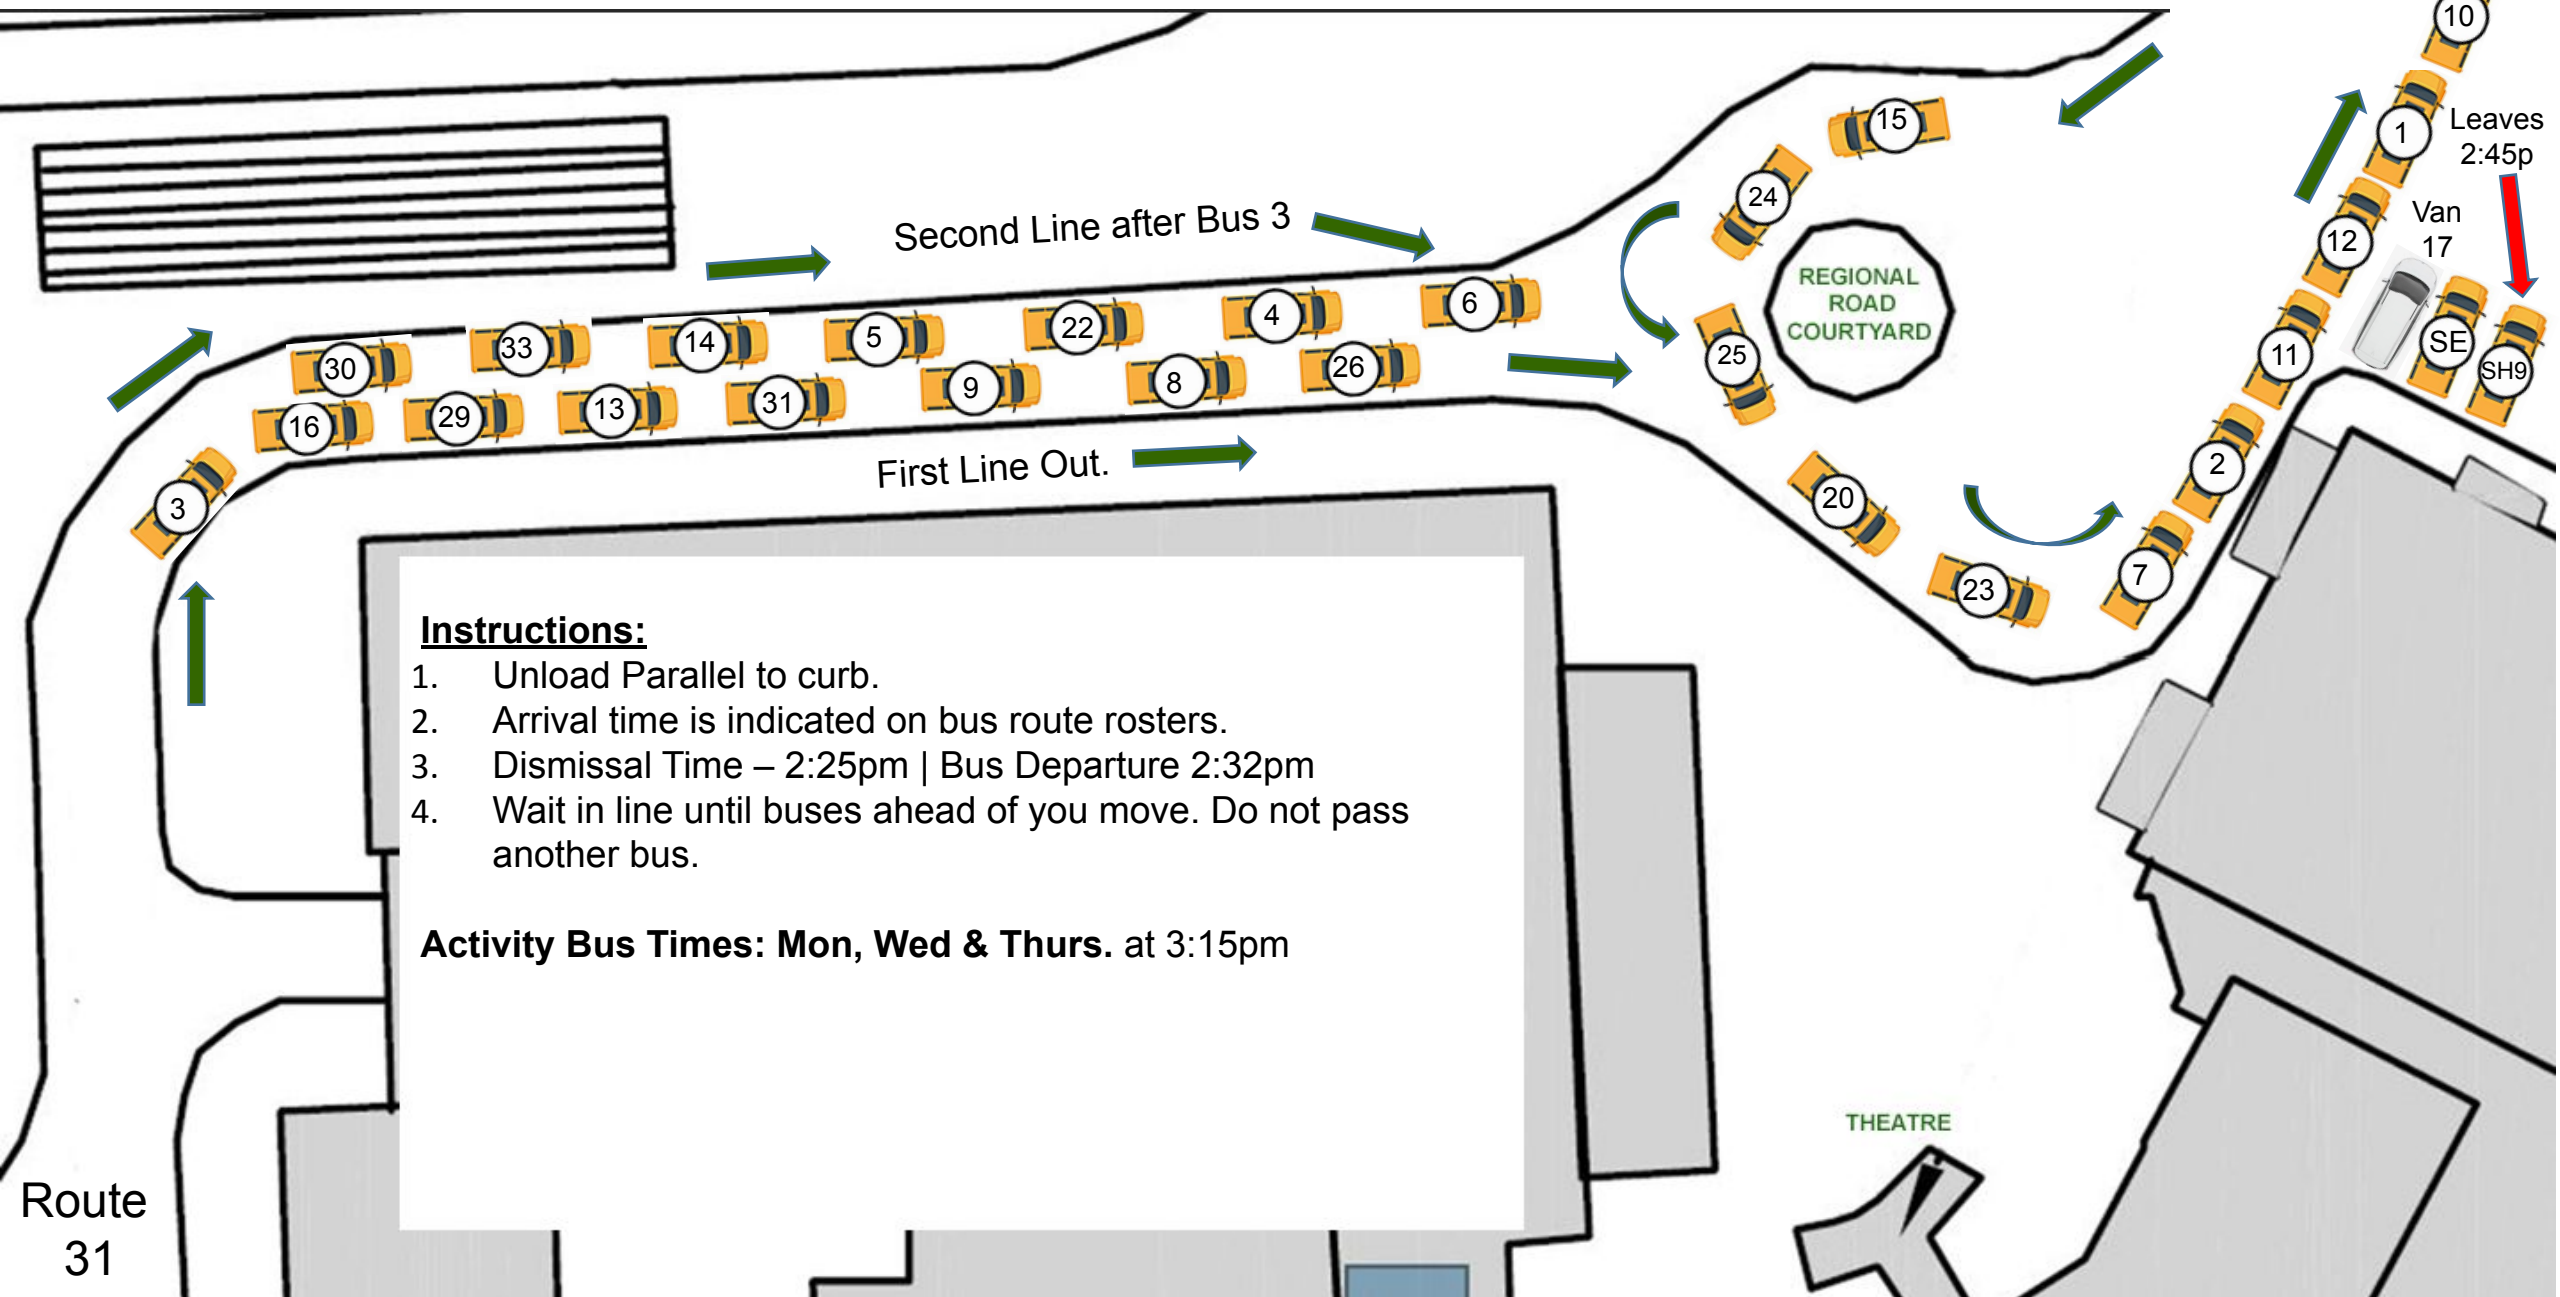

2024-2025 North Hunterdon Bus Loading Chart

Regional Road

Instructions:

- 1. Unload Parallel to curb.
- 2. Arrival time is indicated on bus route rosters.
- 3. Dismissal Time – 2:25pm | Bus Departure 2:32pm
- 4. Wait in line until buses ahead of you move. Do not pass another bus.

Activity Bus Times: Mon, Wed & Thurs. at 3:15pm

Route
31

THEATRE

Leaves
2:45p

Van
17

SE

SH9